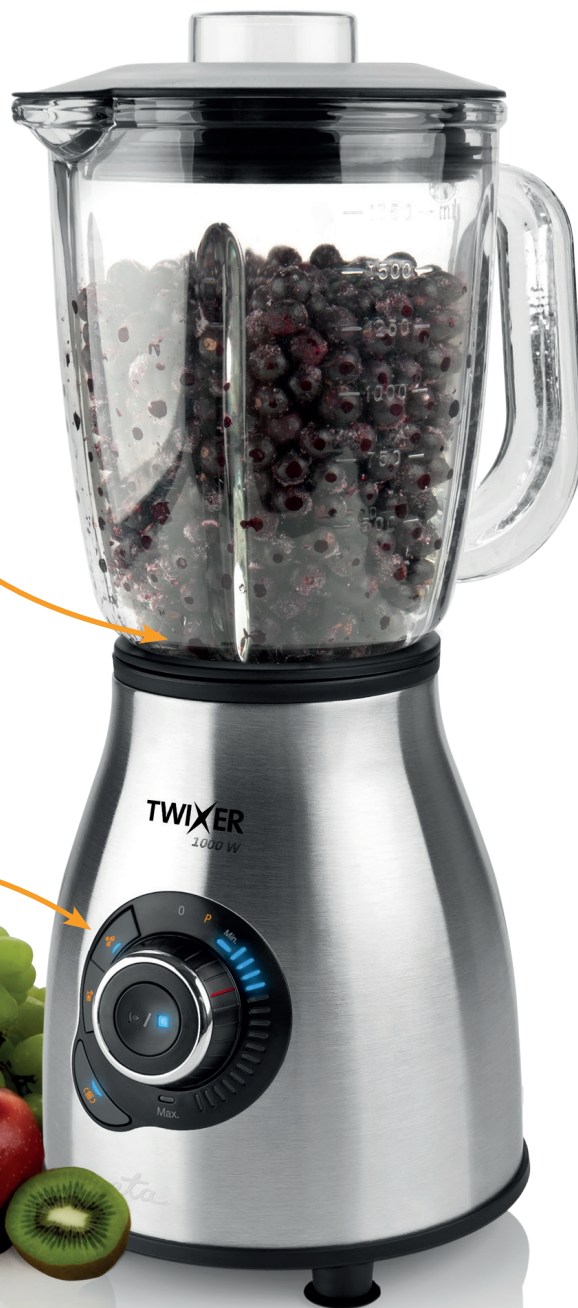

eta

TABLE BLENDER

TWIXER

ETA601190000

Stainless steel mixing blades

Function for easy maintenance
Function for ice chopping
Function for preparation of fruit and vegetable smoothies

1000
W

Input

stainless
steel

Stainless steel finish

1,75 l

Glass bowl

Function for ice chopping

3 pre-set programs

- 1.75 l working bowl
- Container can be easily removed
- Stainless steel mixing blades
- Safety fuse against missing bag / container
- Light operating signalization
- Knife can be dismantled for easy cleaning
- Hole in the lid for adding liquid during operation
- Measuring cup in the lid
- Non-slip feet ensure stability

COLOUR
stainless steel

EAN: 8590393253920

LOGISTIC DATA

Size of the package:
Height (cm): 42,00
Width (cm): 20,70
Depth (cm): 19,20
Weight (kg): 4,4

Size of the product:
Height (cm): 36,80
Width (cm): 21,60
Depth (cm): 28,10
Weight (kg): 4,85