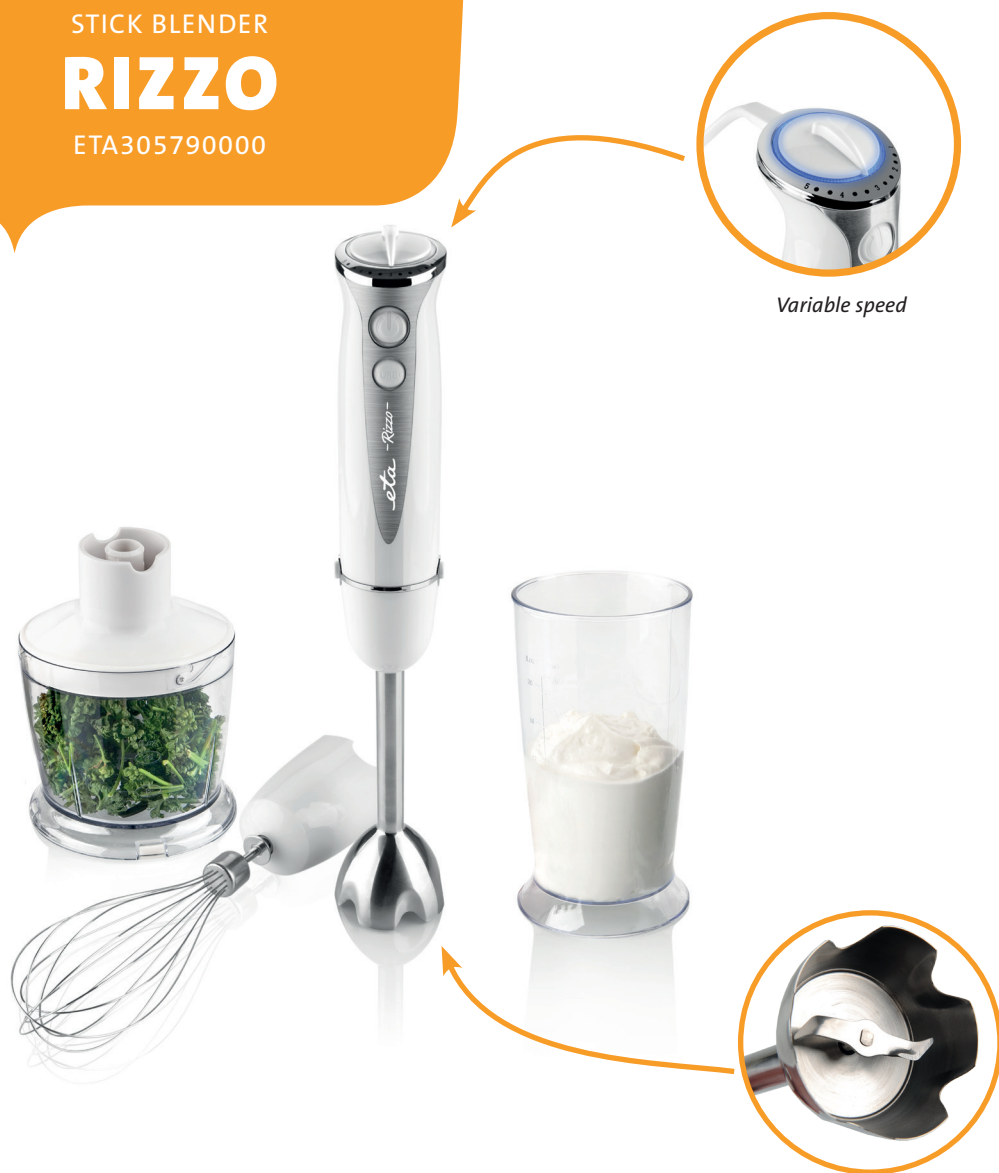

eta

STICK BLENDER

RIZZO

ETA305790000

Variable speed

Sharp stainless steel knife

400
W

Input

DC long life motor

TURBO button for maximum speed

Light operating signalization

Whipping whisk

500 ml chopper

700 ml working container + lid

- Ergonomic handles
- Very quick assembly, easy operation and easy maintenance
- The combination of high quality stainless steel and plastic
- Modern and elegant design
- Power cord length 1.3 m

Accessories:

- Removable stainless steel stick blender
- Whipping whisk
- 500 ml chopper
- 600 ml working container

COLOUR

white, stainless steel

EAN: 8590393258734

LOGISTIC DATA

Size of the package:

Height (cm): 23.00

Width (cm): 13.50

Depth (cm): 25.00

Weight (kg): 1.4

Size of the product:

Height (cm): 38.00

Width (cm): 6.00

Depth (cm): 6.50

Weight (kg): 1.2